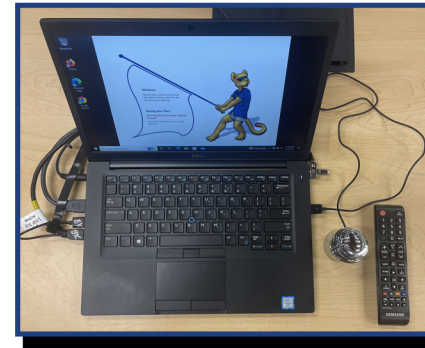

1. Power **ON** the monitor with the **SAMSUNG** remote and log on to the laptop.

*SAMSUNG remote is stored in table drawer.

2. This room is equipped with:
Samson Meteorite USB microphone

Jabra PanaCast webcam